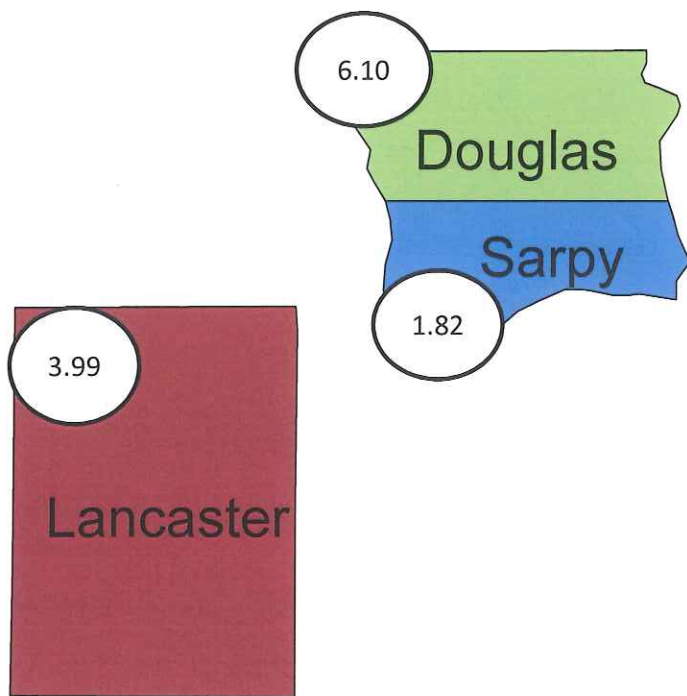

# Weighted Caseload Report

## Separate Juvenile Courts

July 1, 2009 - June 30, 2010

Number represents total predicted judicial resource by county

The juvenile court need for judges is: 11.91  
 The current number of judges is: 11

Judges of the  
Separate Juvenile Courts

### Weighted Cases by County